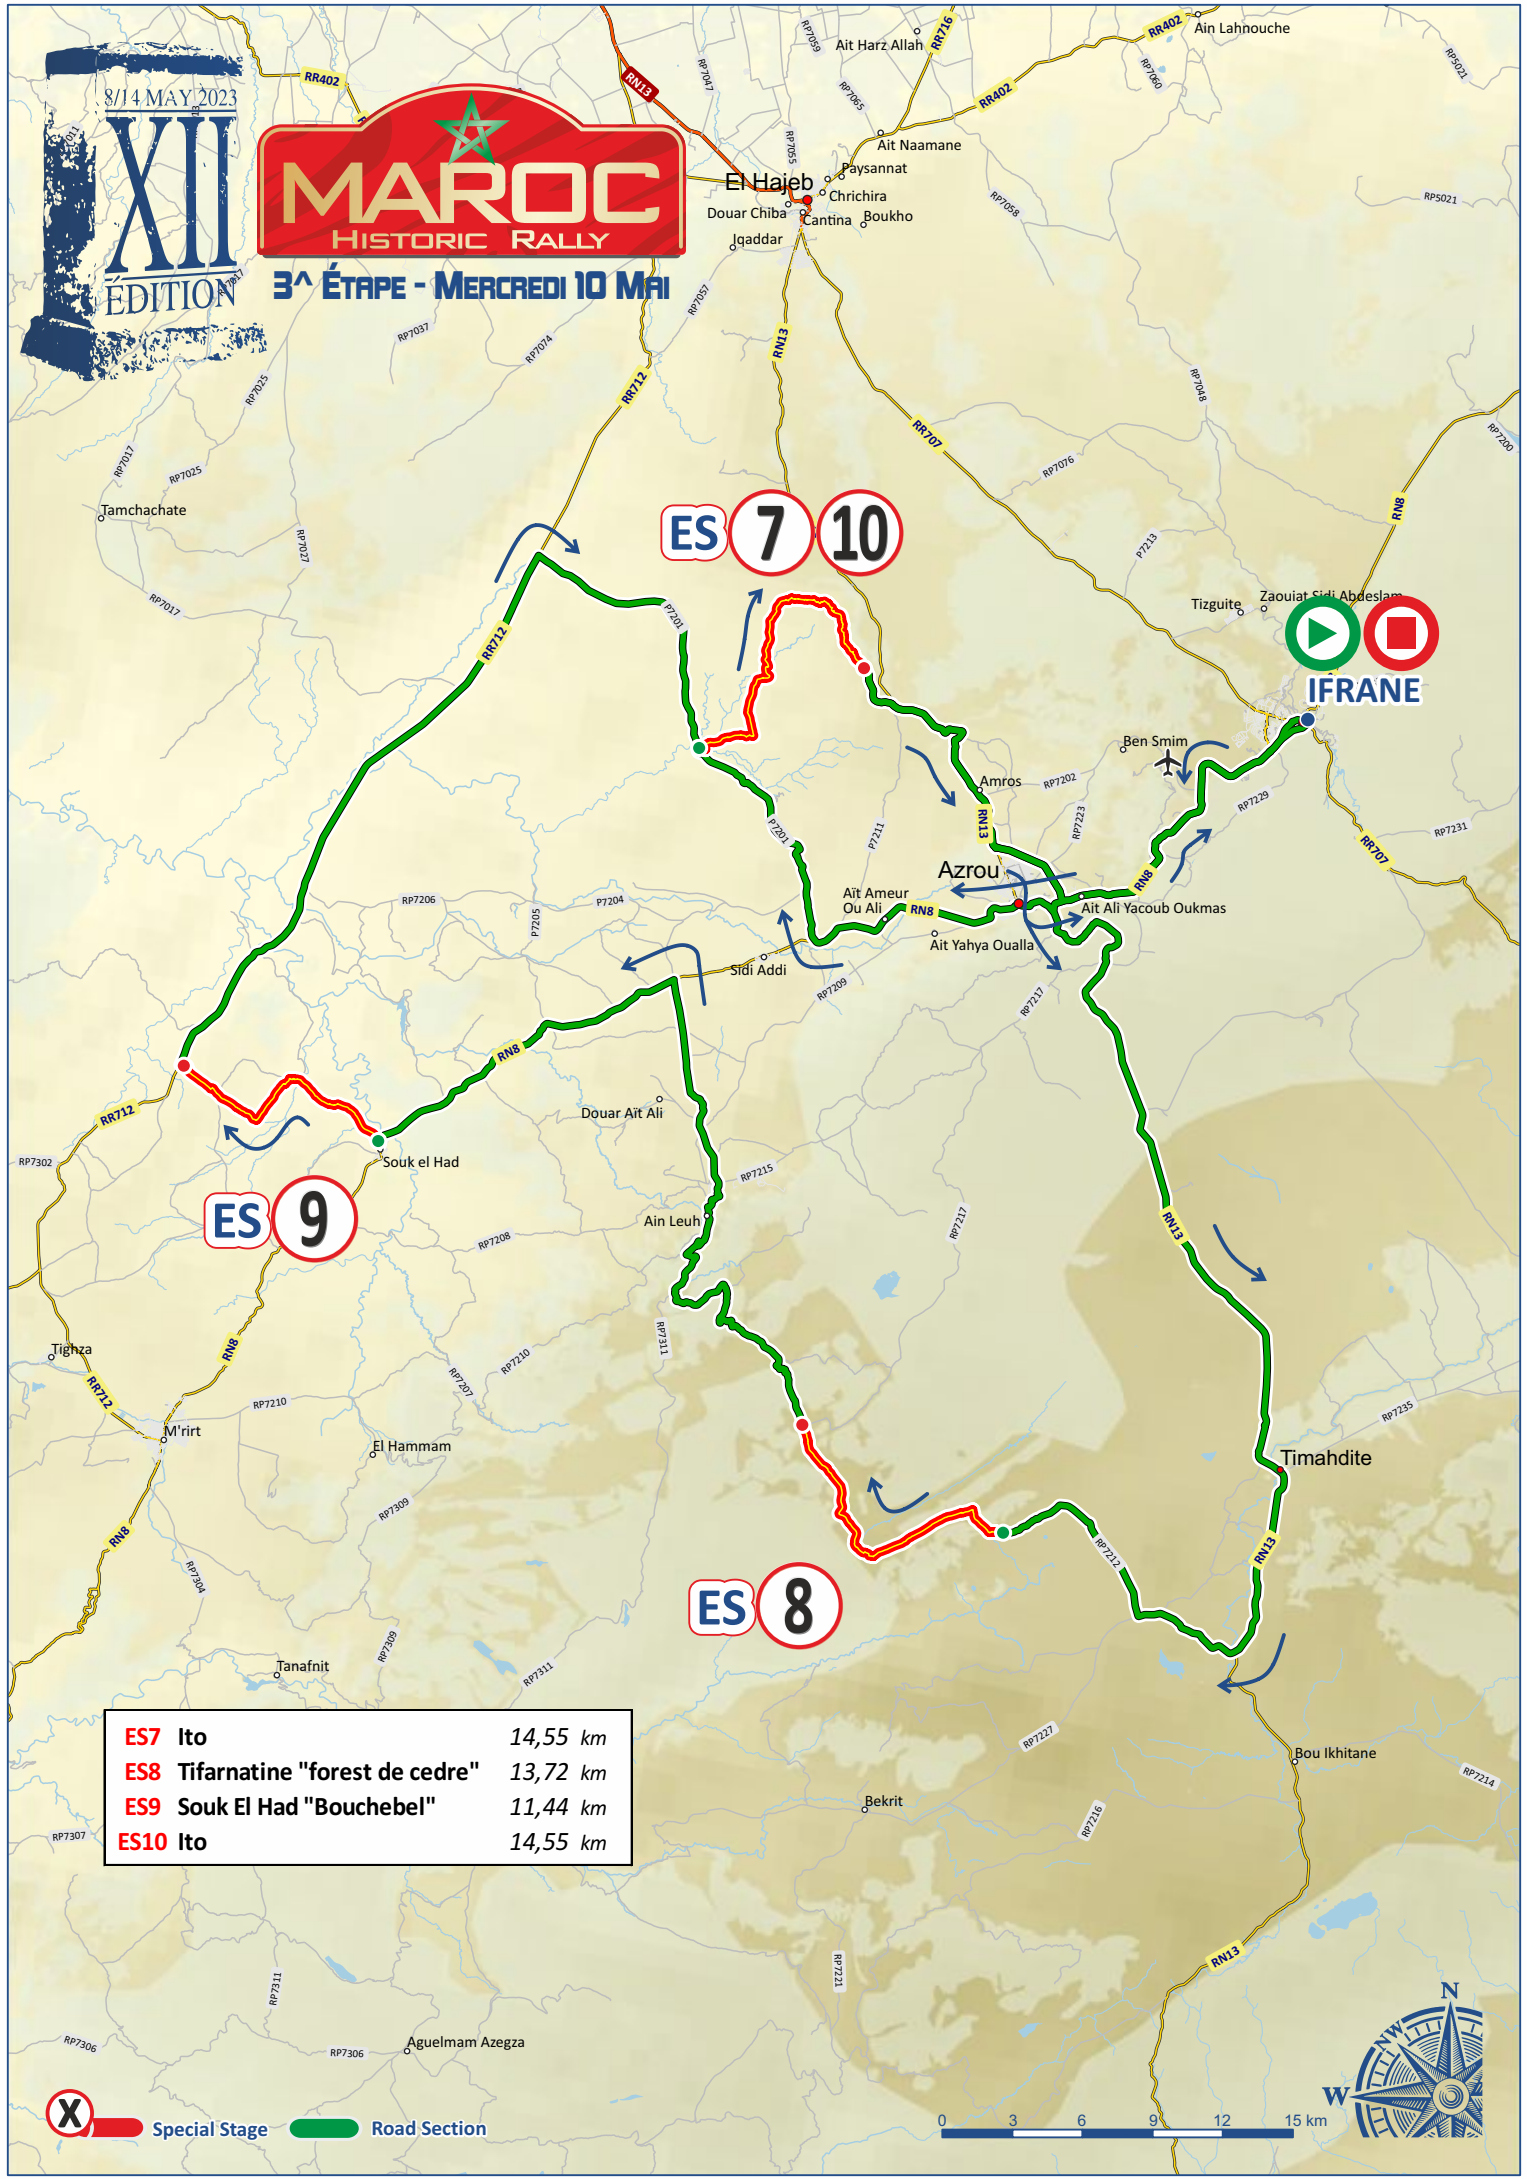

MAROC HISTORIC RALLY

3^e ÉTAPE - MERCREDI 10 MAI

ES7	Ito	14,55 km
ES8	Tifarnatine "forest de cedre"	13,72 km
ES9	Souk El Had "Bouchebel"	11,44 km
ES10	Ito	14,55 km

Special Stage Road Section